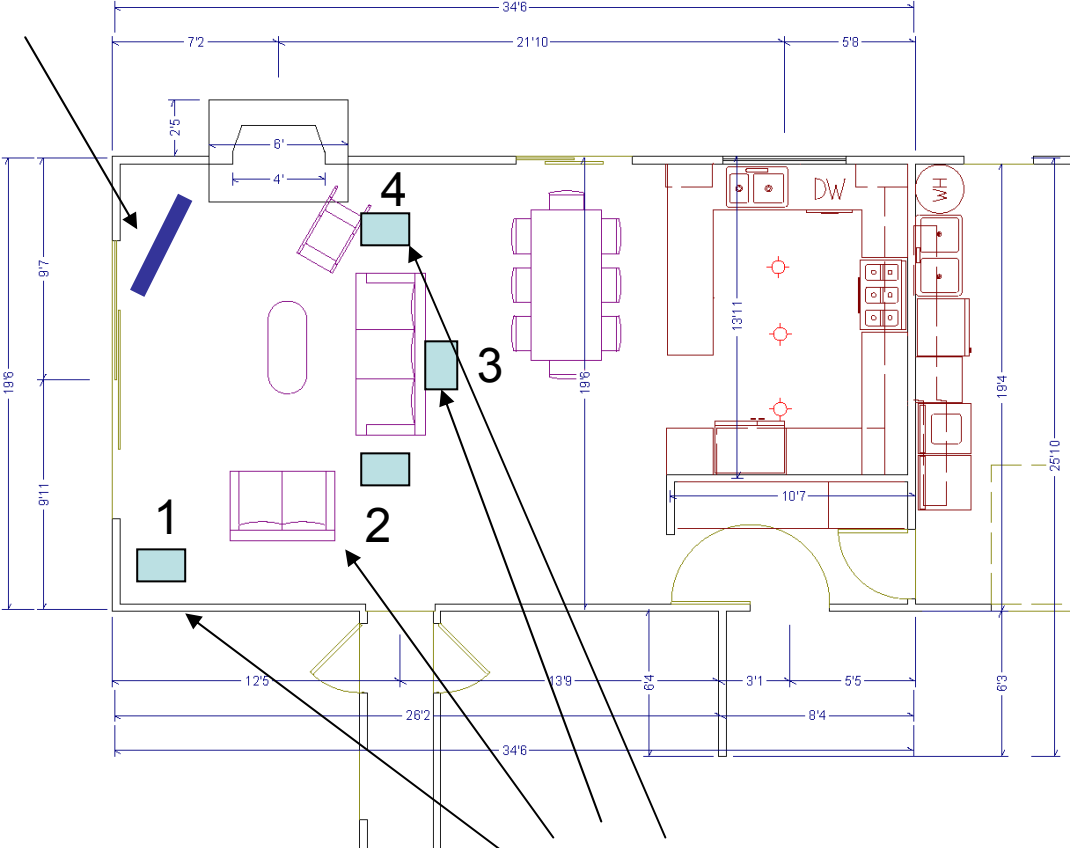

# 46" LCD w/ L,R, C channel bookshelf speakers

Possible placement options for VTF3 Mk3